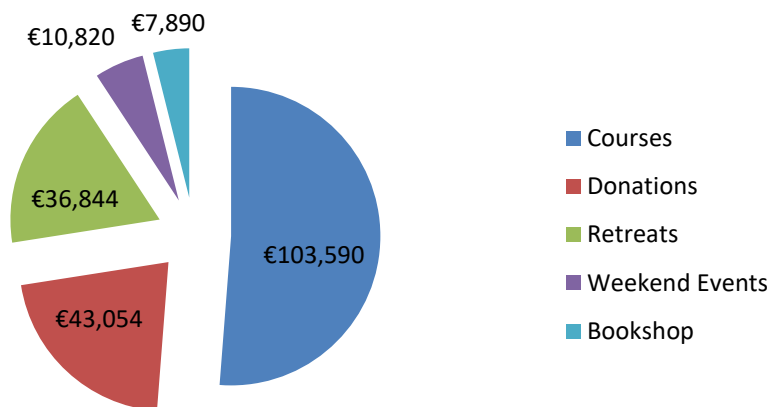

Income Breakdown for 2016 – 2017 for the Dublin Buddhist Centre

Breakdown of Main Income 2016

Breakdown of Main Income 2017

Breakdown of Main Income 2018