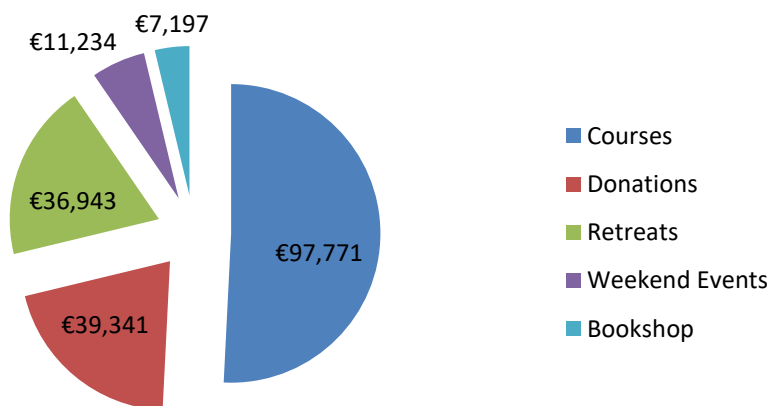

Income Breakdown for 2016 – 2017 for the Dublin Buddhist Centre

Breakdown of Main Income 2016

Breakdown of Main Income 2017

Breakdown of Main Income 2018