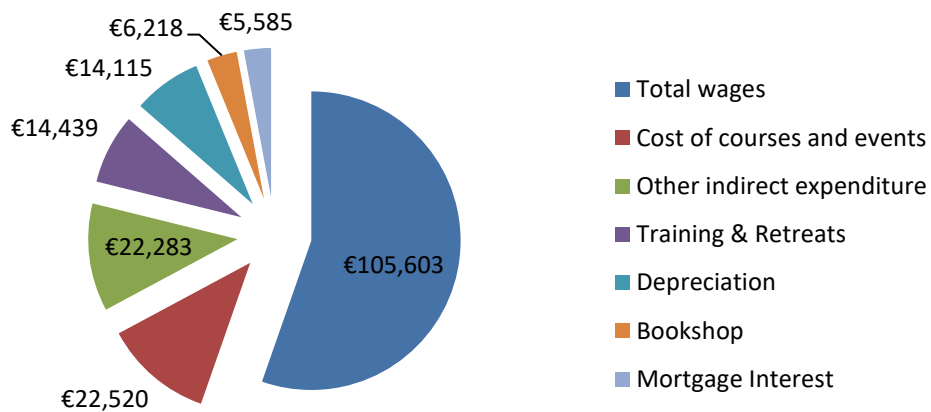

Expenditure Breakdown for 2016 – 2018 for the Dublin Buddhist Centre

Breakdown of Main Expenditure 2016

Breakdown of Main Expenditure 2017

Breakdown of Main Expenditure - 2018