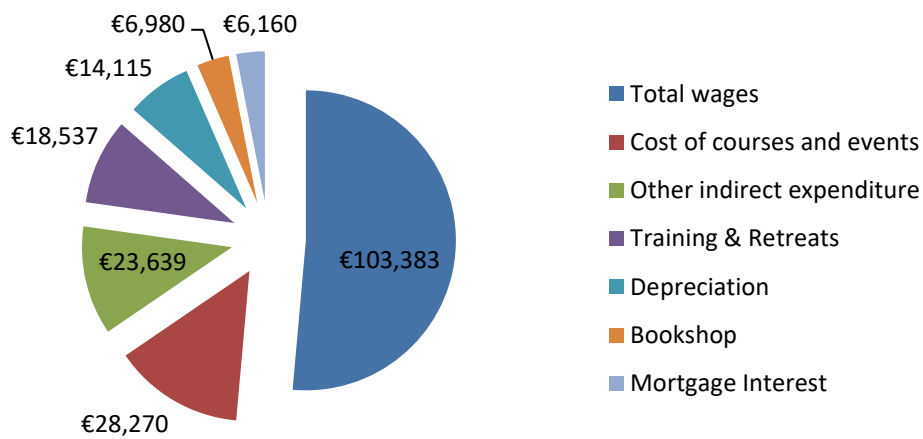

Expenditure Breakdown for 2016 – 2018 for the Dublin Buddhist Centre

Breakdown of Main Expenditure 2016

Breakdown of Main Expenditure 2017

Breakdown of Main Expenditure - 2018